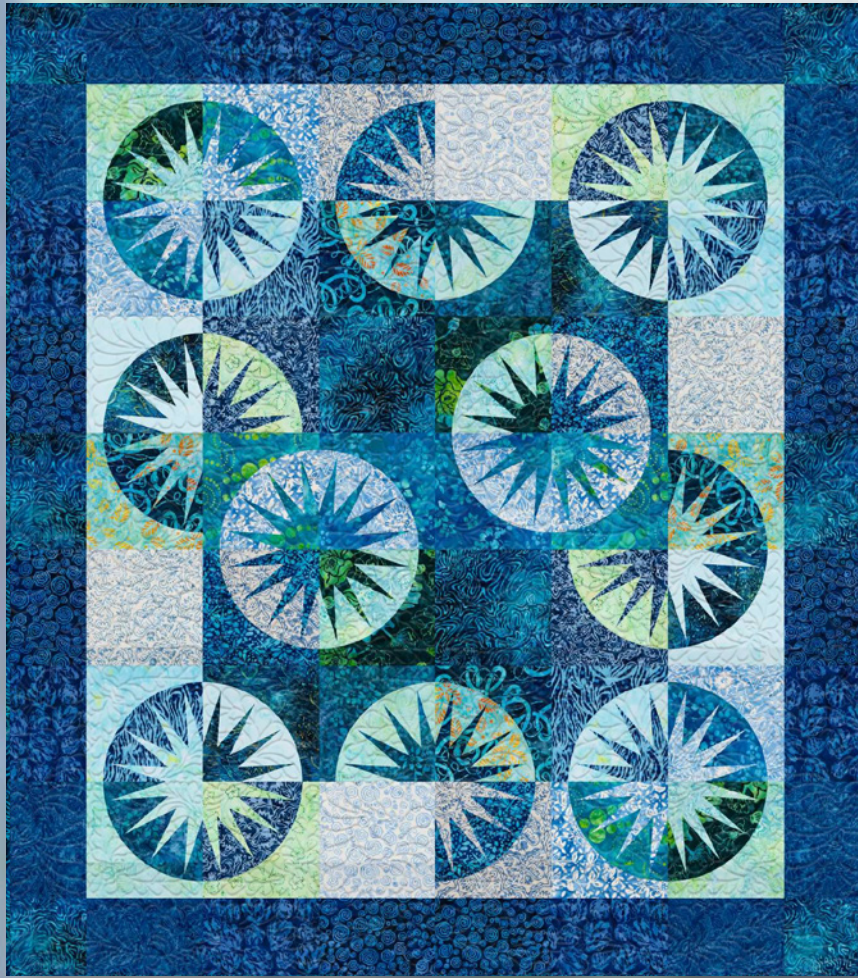

Desert Sky

48" x 54"

Backing: 3 1/2 yd • Binding: 1/2 yd

Riley Blake
DESIGNS™

Expressions Batiks & Hand Dyes

BACKGROUND SQUARES & BORDER
BB1-BB6 • 1 Fat Quarter or 1/4 yd each

BB1
BTPT1117-
Deep Sea Blue

BB2
BTCB1002-
Little Boy Blue

BB3
BTCB1003-
Little Boy Blue1

BB4
BTCB1016-
Cobalt Blue

BB5
BTCB1012-
Mexican Blue

BB6
BTCB1013-
Royal Blue

Light & Dark Fabrics L1-L9 & D1-D9 • 1 Fat Quarter or 1/4 yd each

L1
BTPT1089-
Grasshopper

L2
BTHH226-Lt-
Turquoise
Green Multi

L3
BTPT1097-
Water

L4
BTPT1118-
Lt Teal Multi

L5
BTCB1006-
Carolina Blue 1

L6
BTCB1005-
Carolina Blue

L7
BTCB1004-
Cadet Blue

L8
BTHH163-
Pale Aqua

L9
BTPT1112-
Aqua Foam

D1
BTCB1011-
Capri Blue

D2
BTCB1010-
Blue Multi 2

D3
BTPT1077-Blue-
Green Multi

D4
BTPT1064-
Electric Blue

D5
BTPT1090-
Blue Green
Multi 1

D6
BTPT1073-
Caribbean 1

D7
BTCB1014-
Marine Blue

D8
BTPT1105-
Blue Multi

D9
BTPT1074-
Mediterranean