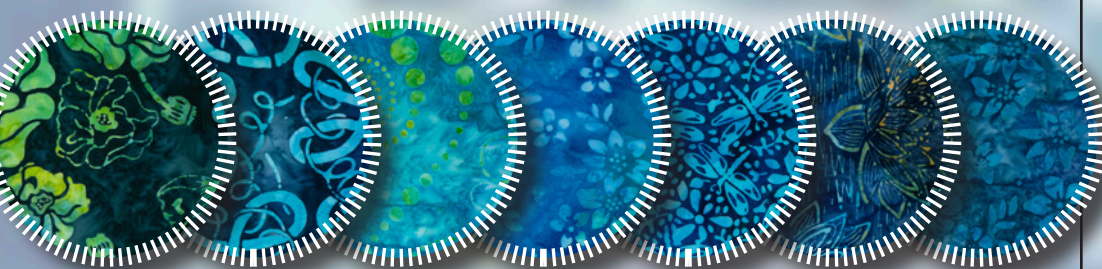

Desert Sky

48" x 54"

Backing: 3 1/2 yd • Binding: 1/2 yd

Riley Blake
DESIGNS™

Expressions Batiks & Hand Dyes

BACKGROUND SQUARES & BORDER
BB1-BB6 • 1 Fat Quarter or 1/4 yd each

BB1
BTPT1117-
Deep Sea Blue

BB2
BTCB1002-
Little Boy Blue

BB3
BTCB1003-
Little Boy Blue1

BB4
BTCB1016-
Cobalt Blue

BB5
BTCB1012-
Mexican Blue

BB6
BTCB1013-
Royal Blue

Light & Dark Fabrics L1-L9 & D1-D9 • 1 Fat Quarter or 1/4 yd each

L1
BTPT1089-
Grasshopper

L2
BTHH226-Lt-
Turquoise
Green Multi

L3
BTPT1097-
Water

L4
BTPT1118-
Lt Teal Multi

L5
BTCB1006-
Carolina Blue 1

L6
BTCB1005-
Carolina Blue

L7
BTCB1004-
Cadet Blue

L8
BTHH163-
Pale Aqua

L9
BTPT1112-
Aqua Foam

D1
BTCB1011-
Capri Blue

D2
BTCB1010-
Blue Multi 2

D3
BTPT1077-Blue-
Green Multi

D4
BTPT1064-
Electric Blue

D5
BTPT1090-
Blue Green
Multi 1

D6
BTPT1073-
Caribbean 1

D7
BTCB1014-
Marine Blue

D8
BTPT1105-
Blue Multi

D9
BTPT1074-
Mediterranean