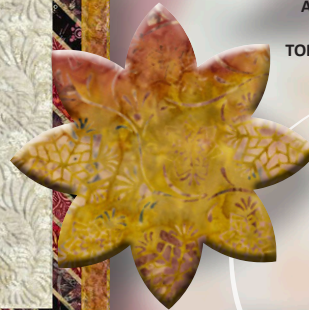

Sedona

TIMELESS TREASURES

Maple Leaf Mini, and
Wallflowers Collections

85" x 85"

Backing: 7 3/4 yd • Binding: 3/4 yd, TONGA-B6876 HONEY

AC2, AC5, AC7
TONGA-B6876 TAUPE
2 1/8 yd

C1
TONGA-B6169 SAND
2 yd

AC-S4, AC-S7, AC-S10,
AC-S13, AC3, AC6,
BC8, C4
TONGA-B6876 HONEY
1 7/8 yd

BC6, C3
TONGA-B8788 OLAY
1 1/8 yd

AC-S1, AC-S6, AC1:a,
AC4:b, BC11, C2:a
TONGA-B8785 EBONY
1 5/8 yd

AC-S11, AC-S16, BC2, BC4,
BC5, BC7, C2:c
TONGA-B8163 CHERRY
1 1/4 yd

AC-S3, AC-S8, AC-S9, AC-S14,
AC1:b, AC4:a, BC9, C2:d
TONGA-B6874 MAPLE
1 3/4 yd

Visit us on:

Meadow Star Mixer

Rev. 2/17/2023

ORDERING GUIDE

Sedona • Finished Quilt Size is 85" x 85" • Designed by Quiltworx.com • Fabric selection from Timeless Treasures Fabrics
Bolt requirements are based on 15-yd put-up • Patterns can be ordered at Quiltworx.com